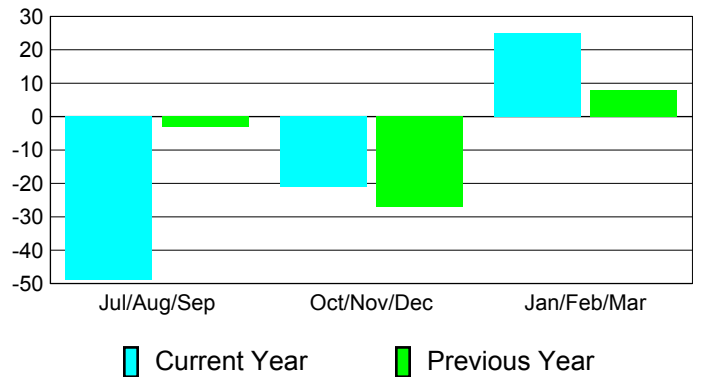

**Membership Results
2010-2011**

**Membership
2009-2010**

Month	Net Memb Goal	Actual New Memb	Actual Dropped Memb	Gain/Loss of Memb	Gain/Loss of Memb
Jul/Aug/Sep	34	11	-60	-49	-3
Oct/Nov/Dec	-5	43	-64	-21	-27
Jan/Feb/Mar	-4	47	-22	25	8
Totals	25	101	-146	-45	-22

Membership Results 2010-2011

Goal, New, Dropped, Gain/Loss

Comparison of Membership Gain/Loss

Current Year Compared to the Previous Year

Gender Comparison 2010-2011

Jul/Aug/Sep

Oct/Nov/Dec

Jan/Feb/Mar