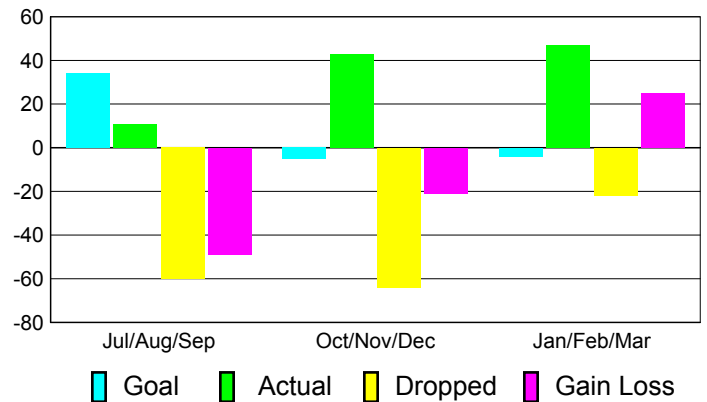

Membership Results 2010-2011

Goal, New, Dropped, Gain/Loss

Comparison of Membership Gain/Loss

Current Year Compared to the Previous Year